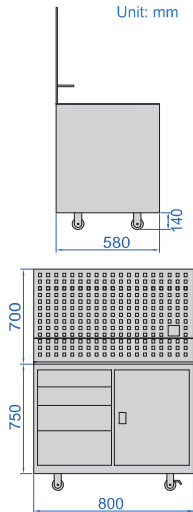

7901-80

Unit: mm

MOBILE WORKBENCH (SMALL SIZE)

Appliance

■ Tabletop can support 50kg

Code	L×W×H (without caster)
7901-80	800×580×1450mm