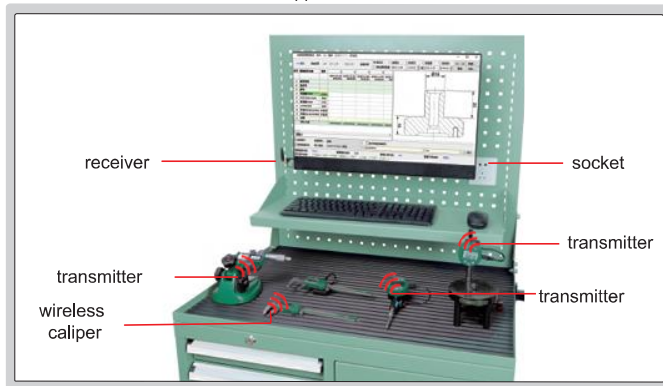

7901-80

Unit: mm

MOBILE WORKBENCH (SMALL SIZE)

Appliance

■ Tabletop can support 50kg

Code	L×W×H (without caster)
7901-80	800×580×1450mm